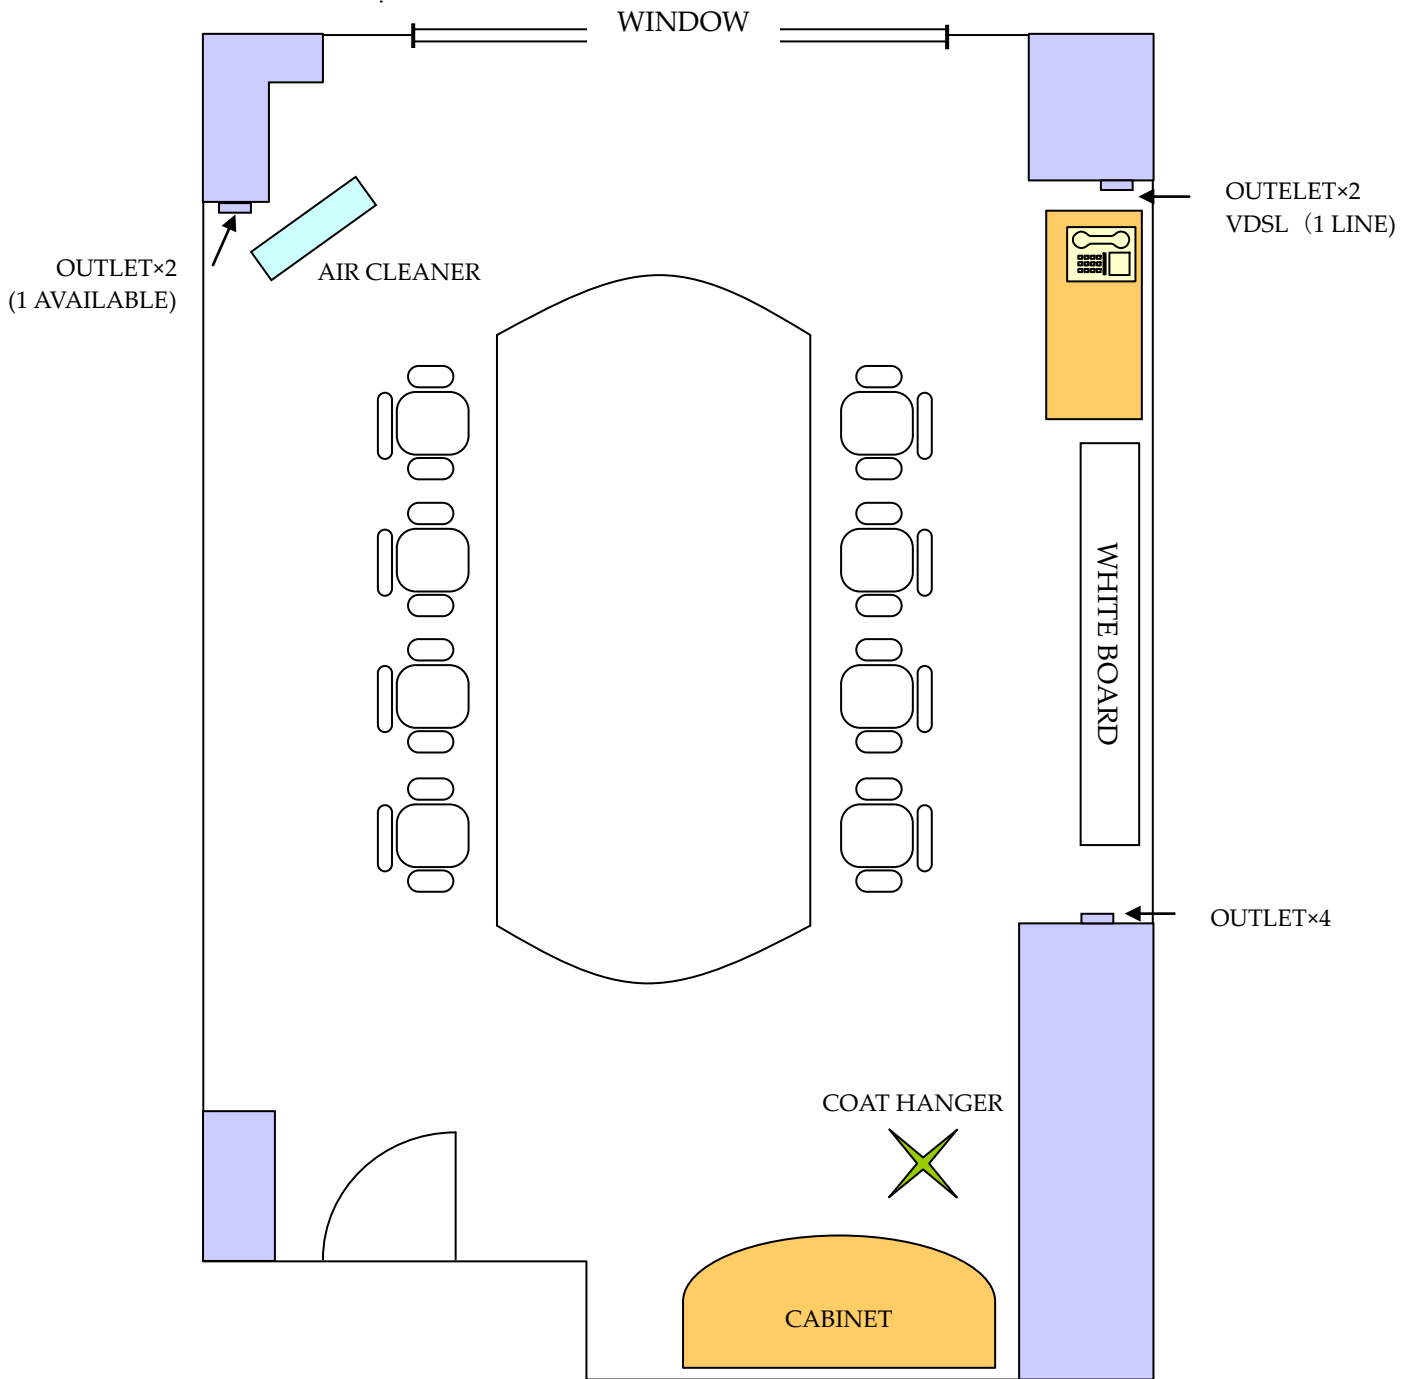

Meeting Room F · G

Area	32 m ²
Seat	8 seats
Table	3.6 × 1.2m