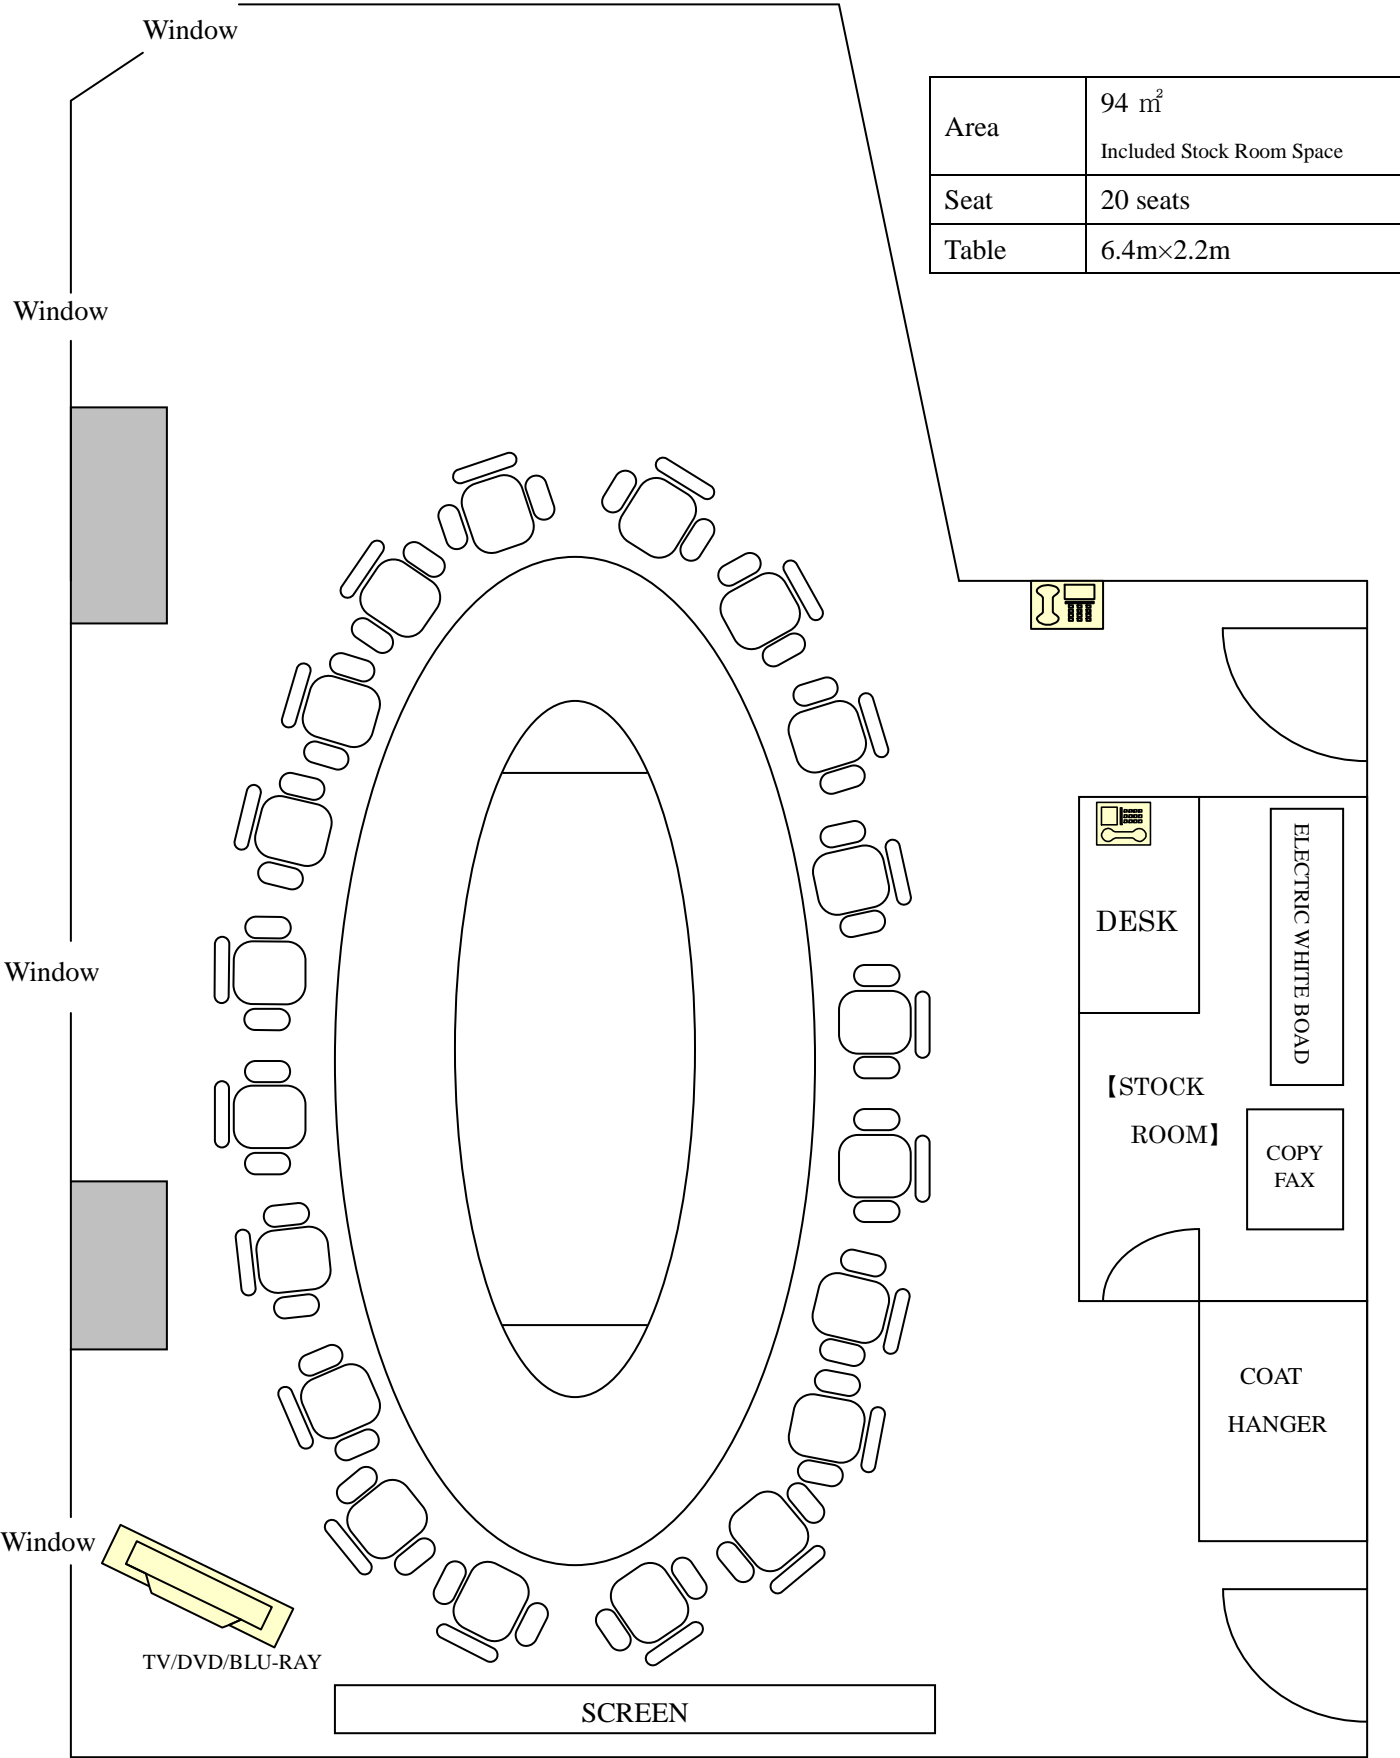

Conference Room A

Area	94 m ² Included Stock Room Space
Seat	20 seats
Table	6.4m×2.2m