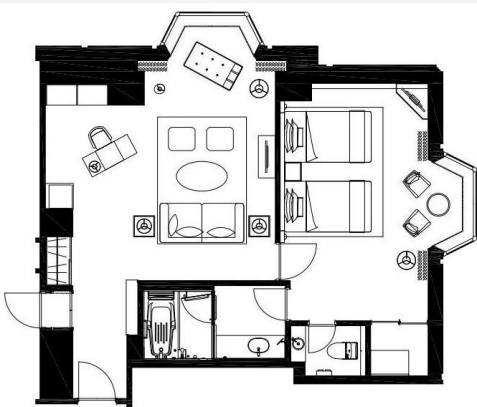

*Room cleaning is provided 3 times per week.