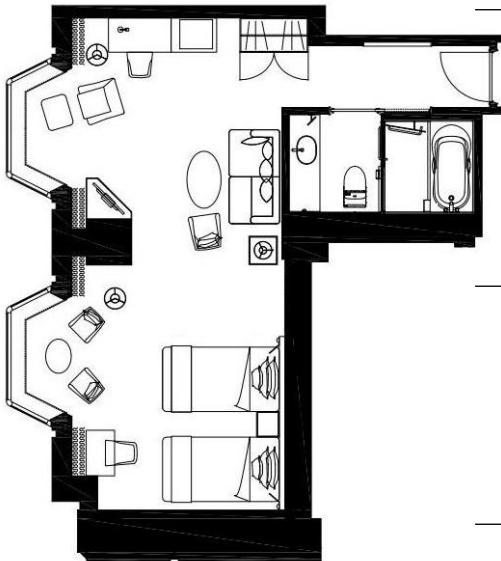

Regular Floor

High Floor

Penthouse Floor

Premier Studio

*The room photo and floor plan are used for illustrative purposes. Actual rooms may differ from the photo and layout shown.

Basic Information

Floor Space	49.9m ² / 537sqft
Bed Sizes	Twin: W 110 cm x L 205 cm (43 in x 81 in)
Capacity	1-3 persons
Amenities	Shampoo / Conditioner / Body Soap / Body Lotion / Soap / Toothbrush- Toothpaste / Shaving Sets / Cotton Sticks / Combs / Shower Caps / Body Towels / Face Towels / Hand Towels / Bath Towels / Nightwear / Slippers / Mineral water
Facilities	TV (32 inches), streaming device included / Satellite broadcasts / Free internet connection (wired / wireless) / Refrigerator / Water heater / Body scale / Hair dryer / Safety box / Humidified air purifier